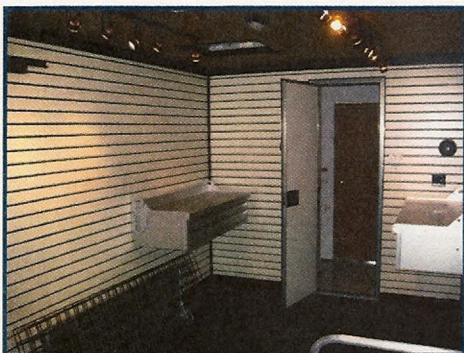

AVAILABLE FOR 2011 TOUR - RENEGADE 1816

18' FORWARD LOUNGE/16' SHOWROOM

Renegade-1816. Like new, well maintained. New fresh paint on cab, 18' lounge area, 16' showroom area with track lighting, new carpet, new slat wall and display racks in showroom area. Bathroom, kitchen, living area with slideout, satellite, internet, liftgate, plenty of storage. Turnkey program available for mini tour or annual program. Perfect vehicle for retail/dealer stops in between events. Many possibilities including mobile showroom, training, hospitality, command center, media center, engineering, etc. i2i Mobile Marketing works well with all agencies as "Your Behind The Scenes Partner". Call or email for more details/pictures/floorplan. Ready for new vinyl or paint.

- **7000 Watt Onan Generator**
- **(2) Air Conditioners**
- **Heat**
- **Kitchen area w/ Refrigerator**
- **Bathroom/shower**
- **38x16 Awning, side curtains (unbranded)**
- **Awning Lights**
- **(3) LCD TV's 2 interior, 1 exterior**
- **New Interior with new electronics**